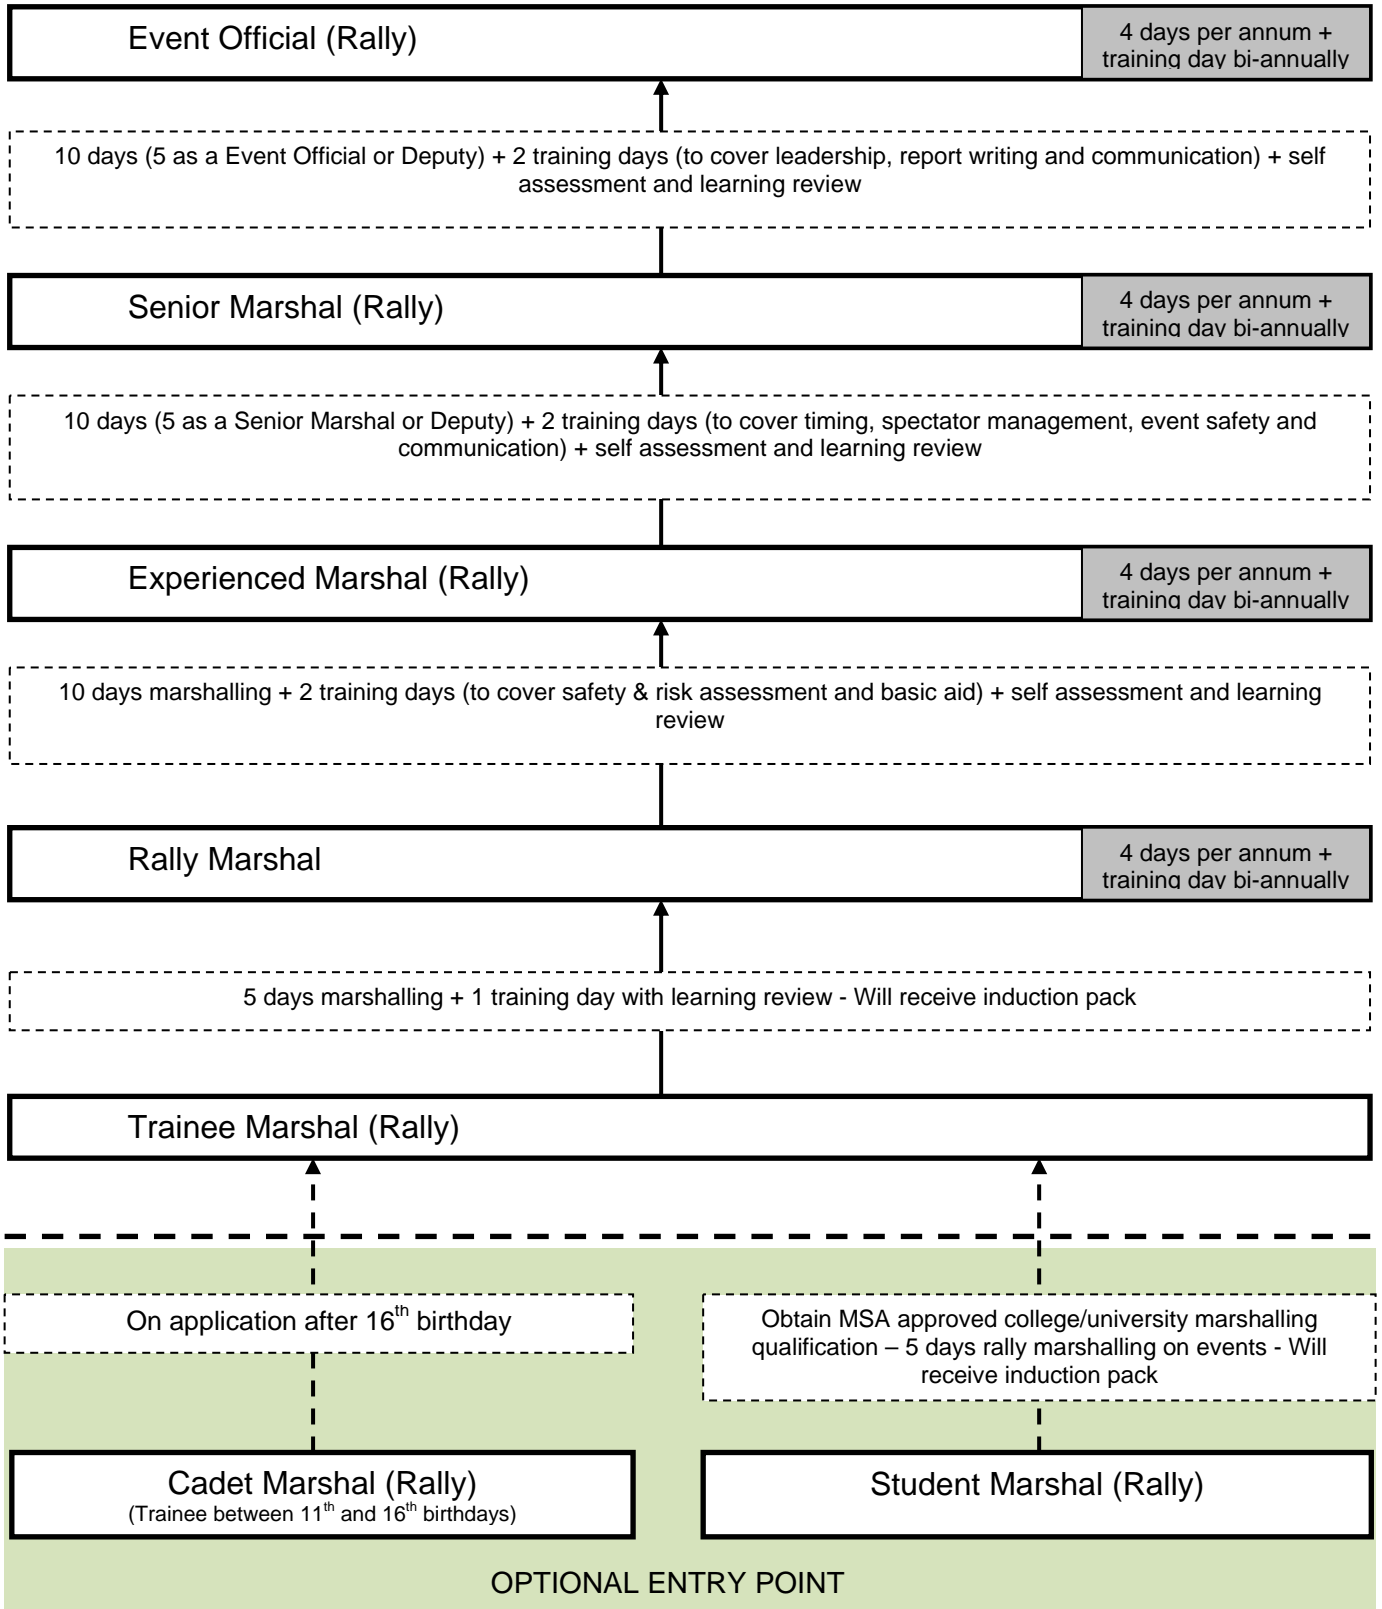

Rally & Cross Country Marshals Grading Scheme

OPTIONAL ENTRY POINT

Signatures for attendance and upgrade

Stage Commander to sign on event for attendance with an MSA Buddy for comment

Self assessment and MSA Trainer comments and signature at training days

Learning reviews undertaken as part of debrief process at end of training day or session